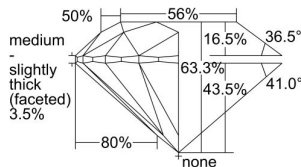

GIA®

FACSIMILE

GIA REPORT 6401838036

Verify this report at GIA.edu

GIA NATURAL DIAMOND DOSSIER®

November 16, 2021
GIA Report Number **6401838036**
Shape and Cutting Style ..... **Round Brilliant**
Measurements ..... **4.68 - 4.71 x 2.97 mm**

GRADING RESULTS

Carat Weight ..... **0.40 carat**
Color Grade ..... **G**
Clarity Grade **VVS2**
Cut Grade ..... **Excellent**

ADDITIONAL GRADING INFORMATION

Polish ..... **Very Good**
Symmetry ..... **Excellent**
Fluorescence ..... **None**
Clarity Characteristics..... **Cloud, Pinpoint, Surface Graining**
Inspection(s): **GIA 6401838036**

PROPORTIONS

Profile to actual proportions

GRADING SCALES

GIA COLOR SCALE	GIA CLARITY SCALE	GIA CUT SCALE
COLOURLESS D	FLAWLESS	EXCELLENT
E	INTERNALLY FLAWLESS	
F	VVS₁	VERY GOOD
G		
H	VVS₂	GOOD
I	VS₁	
J	VS₂	FAIR
K	SI₁	
L	SI₂	POOR
M	I₁	
N	I₂	
O	I₃	
P		
Q		
R		
S		
T		
U		
V		
W		
X		
Y		
Z