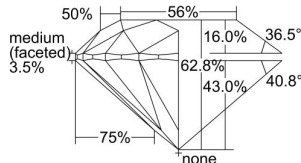

GIA®

FACSIMILE

GIA REPORT 6401855365

Verify this report at GIA.edu

GIA NATURAL DIAMOND DOSSIER®

October 20, 2021
GIA Report Number **6401855365**
Shape and Cutting Style ..... **Round Brilliant**
Measurements ..... **4.51 - 4.54 x 2.84 mm**

GRADING RESULTS

Carat Weight ..... **0.35 carat**
Color Grade ..... **G**
Clarity Grade **VVS1**
Cut Grade ..... **Excellent**

ADDITIONAL GRADING INFORMATION

Polish ..... **Excellent**
Symmetry ..... **Excellent**
Fluorescence ..... **None**
Clarity Characteristics..... **Chip, Manufacturing Remnant**
Inscription(s): **GIA 6401855365**

PROPORTIONS

Profile to actual proportions

GRADING SCALES

GIA COLOR SCALE	GIA CLARITY SCALE	GIA CUT SCALE	
D	FLAWLESS	EXCELLENT	
E	INTERNALLY FLAWLESS		
F		VVS₁	VERY GOOD
G	VVS₂		
H	VS₁	GOOD	
I	VS₂		
J	SI₁	FAIR	
K	SI₂		
L	I₁	POOR	
M			
N			
O	I₂		
P			
Q	I₃		
R			
S			
T			
U			
V			
W			
X			
Y			
Z