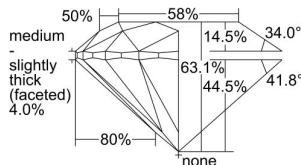

GIA®

FACSIMILE

GIA REPORT 6401935516

Verify this report at GIA.edu

GIA NATURAL DIAMOND DOSSIER®

November 23, 2021
GIA Report Number 6401935516
Shape and Cutting Style ..... Round Brilliant
Measurements ..... 4.23 - 4.28 x 2.69 mm

GRADING RESULTS

Carat Weight ..... 0.30 carat
Color Grade ..... D
Clarity Grade S11
Cut Grade ..... Excellent

ADDITIONAL GRADING INFORMATION

Polish ..... Excellent
Symmetry ..... Very Good
Fluorescence ..... None
Clarity Characteristics ..... Cloud, Crystal
Inscription(s): GIA 6401935516

PROPORTIONS

Profile to actual proportions

GRADING SCALES

GIA COLOR SCALE

COLOREDNESS	D
	E
	F
	G
	H
	I
	J
NEAR COLORLESS	K
	L
FADING	M
	N
	O
	P
VERY LIGHT	Q
	R
	S
	T
	U
	V
	W
LIGHT	X
	Y
	Z

GIA CLARITY SCALE

VERY VERY SLIGHTLY INCLUDED	FLAWLESS
	INTERNALLY FLAWLESS
VERY SLIGHTLY INCLUDED	VVS₁
	VVS₂
SLIGHTLY INCLUDED	VS₁
	VS₂
INCLUDED	SI₁
	SI₂
	I₁
	I₂
	I₃

GIA CUT SCALE

EXCELLENT
VERY GOOD
GOOD
FAIR
POOR