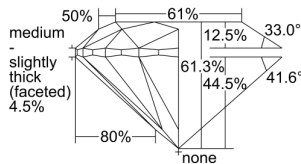

GIA®

FACSIMILE

GIA REPORT 6401970765

Verify this report at GIA.edu

GIA NATURAL DIAMOND DOSSIER®

November 29, 2021
GIA Report Number **6401970765**
Shape and Cutting Style ..... **Round Brilliant**
Measurements ..... **5.13 - 5.16 x 3.15 mm**

GRADING RESULTS

Carat Weight ..... **0.51 carat**
Color Grade ..... **F**
Clarity Grade **S12**
Cut Grade ..... **Excellent**

ADDITIONAL GRADING INFORMATION

Polish ..... **Excellent**
Symmetry ..... **Excellent**
Fluorescence ..... **None**
Clarity Characteristics ..... **Crystal, Cloud**
Inscription(s): **GIA 6401970765**

PROPORTIONS

Profile to actual proportions

GRADING SCALES

GIA COLOR SCALE	GIA CLARITY SCALE	GIA CUT SCALE	
D	FLAWLESS	EXCELLENT	
E	INTERNALLY FLAWLESS		
F		VVS₁	VERY GOOD
G	VVS₂		
H	VS₁	GOOD	
I	VS₂		
J	S1₁	FAIR	
K	S1₂		
L	I₁	POOR	
M	I₂		
N	I₃		
O			
P			
Q			
R			
S			
T			
U			
V			
W			
X			
Y			
Z