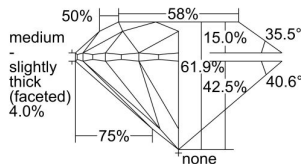

GIA®

FACSIMILE

GIA REPORT 6402032606

Verify this report at GIA.edu

GIA NATURAL DIAMOND DOSSIER®

August 25, 2021
GIA Report Number 6402032606
Shape and Cutting Style ..... Round Brilliant
Measurements ..... 4.24 - 4.28 x 2.64 mm

GRADING RESULTS

Carat Weight ..... 0.30 carat
Color Grade ..... E
Clarity Grade S11
Cut Grade ..... Excellent

ADDITIONAL GRADING INFORMATION

Polish ..... Excellent
Symmetry ..... Very Good
Fluorescence ..... None
Clarity Characteristics ..... Cloud, Feather
Inscription(s): GIA 6402032606

PROPORTIONS

Profile to actual proportions

GRADING SCALES

GIA COLOR SCALE	GIA CLARITY SCALE	GIA CUT SCALE	
D	FLAWLESS	EXCELLENT	
E	INTERNALLY FLAWLESS		
F		VVS₁	VERY GOOD
G	VVS₂		
H	VS₁	GOOD	
I	VS₂		
J	S1₁	FAIR	
K	S1₂		
L	I₁	POOR	
M	I₂		
N	I₃		
O			
P			
Q			
R			
S			
T			
U			
V			
W			
X			
Y			
Z