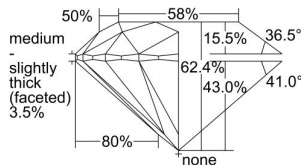

GIA®

FACSIMILE

GIA REPORT 6402073422

Verify this report at GIA.edu

GIA NATURAL DIAMOND DOSSIER®

August 26, 2021
GIA Report Number **6402073422**
Shape and Cutting Style ..... **Round Brilliant**
Measurements ..... **4.33 - 4.34 x 2.71 mm**

GRADING RESULTS

Carat Weight ..... **0.31 carat**
Color Grade ..... **L**
Clarity Grade **VVS2**
Cut Grade ..... **Excellent**

ADDITIONAL GRADING INFORMATION

Polish ..... **Excellent**
Symmetry ..... **Excellent**
Fluorescence ..... **Faint**
Clarity Characteristics ..... **Pinpoint**
Inscription(s): **GIA 6402073422**

PROPORTIONS

Profile to actual proportions

GRADING SCALES

GIA COLOR SCALE	GIA CLARITY SCALE	GIA CUT SCALE	
D	FLAWLESS	EXCELLENT	
E	INTERNALLY FLAWLESS		
F		VVS₁	VERY GOOD
G	VVS₂		
H	VS₁	GOOD	
I	VS₂		
J	SI₁	FAIR	
K	SI₂		
L	I₁	POOR	
M	I₂		
N	I₃		
O			
P			
Q			
R			
S			
T			
U			
V			
W			
X			
Y			
Z