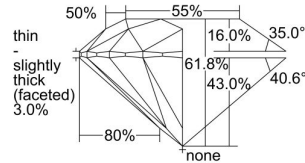

GIA®

FACSIMILE

GIA REPORT 6402074894

Verify this report at GIA.edu

GIA NATURAL DIAMOND DOSSIER®

August 24, 2021
GIA Report Number **6402074894**
Shape and Cutting Style ..... **Round Brilliant**
Measurements ..... **3.62 - 3.65 x 2.25 mm**

GRADING RESULTS

Carat Weight ..... **0.18 carat**
Color Grade ..... **D**
Clarity Grade ..... **Internally Flawless**
Cut Grade ..... **Excellent**

ADDITIONAL GRADING INFORMATION

Polish ..... **Excellent**
Symmetry ..... **Excellent**
Fluorescence ..... **None**
Clarity Characteristics..... **Minor Details of Polish**
Inscription(s): **GIA 6402074894**

PROPORTIONS

Profile to actual proportions

GRADING SCALES

GIA COLOR SCALE	GIA CLARITY SCALE	GIA CUT SCALE	
D	FLAWLESS	EXCELLENT	
E	INTERNALLY FLAWLESS		
F		VVS₁	VERY GOOD
G	VVS₂		
H	VS₁	GOOD	
I	VS₂		
J	SI₁	FAIR	
K	SI₂		
L	I₁	POOR	
M			
N			
O	I₂		
P			
Q	I₃		
R			
S			
T			
U			
V			
W			
X			
Y			
Z