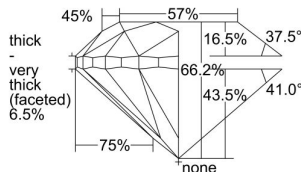

GIA®

FACSIMILE

GIA REPORT 6402076340

Verify this report at GIA.edu

GIA NATURAL DIAMOND DOSSIER®

August 26, 2021
GIA Report Number 6402076340
Shape and Cutting Style ..... Round Brilliant
Measurements ..... 4.84 - 4.91 x 3.23 mm

GRADING RESULTS

Carat Weight ..... 0.50 carat
Color Grade ..... F
Clarity Grade VVS1
Cut Grade ..... Good

ADDITIONAL GRADING INFORMATION

Polish ..... Excellent
Symmetry ..... Very Good
Fluorescence ..... None
Clarity Characteristics ..... Pinpoint, Feather
Inscription(s): GIA 6402076340

PROPORTIONS

Profile to actual proportions

GRADING SCALES

GIA COLOR SCALE

COLOREDNESS	D
	E
	F
	G
	H
	I
	J
NEAR COLORLESS	K
	L
	M
Faint	N
	O
	P
	Q
	R
	S
	T
	U
	V
	W
	X
	Y
Light	Z

GIA CLARITY SCALE

FLAWLESS	VERY VERY SLIGHTLY INCLUDED	VVS₁	
			VVS₂
INTERNALLY FLAWLESS	VERY SLIGHTLY INCLUDED	VS₁	
		VS₂	
SLIGHTLY INCLUDED	SLIGHTLY INCLUDED	SI₁	
		SI₂	
INCLUDED	INCLUDED	I₁	
		I₂	
		I₃	

GIA CUT SCALE

EXCELLENT	VERY GOOD	GOOD	FAIR	POOR