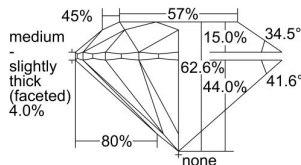

GIA®

FACSIMILE

GIA REPORT 6402151286

Verify this report at GIA.edu

GIA NATURAL DIAMOND DOSSIER®

September 01, 2021
GIA Report Number **6402151286**
Shape and Cutting Style ..... **Round Brilliant**
Measurements ..... **3.69 - 3.71 x 2.32 mm**

GRADING RESULTS

Carat Weight ..... **0.19 carat**
Color Grade ..... **D**
Clarity Grade **VVS1**
Cut Grade ..... **Excellent**

ADDITIONAL GRADING INFORMATION

Polish ..... **Excellent**
Symmetry ..... **Excellent**
Fluorescence ..... **None**
Clarity Characteristics... **Cloud, Pinpoint, Internal Graining, Cavity**
Inscription(s): **GIA 6402151286**

PROPORTIONS

Profile to actual proportions

GRADING SCALES

GIA COLOR SCALE	GIA CLARITY SCALE	GIA CUT SCALE	
D	FLAWLESS	EXCELLENT	
E	INTERNALLY FLAWLESS		
F		VVS₁	VERY GOOD
G	VVS₂		
H	VS₁	GOOD	
I	VS₂		
J	SI₁	FAIR	
K	SI₂		
L	I₁	POOR	
M			
N			
O	I₂		
P			
Q	I₃		
R			
S			
T			
U			
V			
W			
X			
Y			
Z