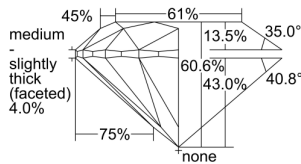

GIA®

FACSIMILE

GIA REPORT 6402164261

Verify this report at GIA.edu

GIA NATURAL DIAMOND DOSSIER®

August 31, 2021
GIA Report Number 6402164261
Shape and Cutting Style ..... Round Brilliant
Measurements ..... 3.95 - 3.98 x 2.40 mm

GRADING RESULTS

Carat Weight ..... 0.23 carat
Color Grade ..... E
Clarity Grade ..... Internally Flawless
Cut Grade ..... Excellent

ADDITIONAL GRADING INFORMATION

Polish ..... Excellent
Symmetry ..... Excellent
Fluorescence ..... Faint
Clarity Characteristics ..... Minor Details of Polish
Inscription(s): GIA 6402164261

PROPORTIONS

Profile to actual proportions

GRADING SCALES

GIA COLOR SCALE	GIA CLARITY SCALE	GIA CUT SCALE	
D	FLAWLESS	EXCELLENT	
E	INTERNALLY FLAWLESS		
F		VVS₁	VERY GOOD
G	VVS₂		
H	VS₁	GOOD	
I	VS₂		
J	SI₁	FAIR	
K	SI₂		
L	I₁	POOR	
M			
N			
O	I₂		
P			
Q			
R	I₃		
S			
T			
U			
V			
W			
X			
Y			
Z