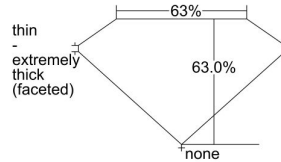

GIA®

FACSIMILE

GIA REPORT 6402185491

Verify this report at GIA.edu

GIA NATURAL DIAMOND DOSSIER®

October 06, 2021
GIA Report Number **6402185491**
Shape and Cutting Style ..... **Pear Brilliant**
Measurements ..... **5.85 x 3.74 x 2.35 mm**

GRADING RESULTS

Carat Weight ..... **0.30 carat**
Color Grade ..... **F**
Clarity Grade **VS2**

ADDITIONAL GRADING INFORMATION

Polish ..... **Excellent**
Symmetry ..... **Very Good**
Fluorescence ..... **None**
Clarity Characteristics ..... **Feather**
Inscription(s): **GIA 6402185491**

PROPORTIONS

Profile not to actual proportions

GRADING SCALES

GIA COLOR SCALE		GIA CLARITY SCALE		
COLORLESS	D	VERY VERY SLIGHTLY INCLUDED	FLAWLESS	
	E		INTERNALLY FLAWLESS	
	F		VVS₁	
	G		VVS₂	
	NEAR COLORLESS	H	VERY SLIGHTLY INCLUDED	VS₁
		I		VS₂
		J	SLIGHTLY INCLUDED	SI₁
		K		SI₂
	FAINT	L	INCLUDED	I₁
		M		I₂
N		I₃		
O				
VERT LIGHT		P		
		Q		
		R		
		S		
LIGHT	T			
	U			
	V			
	W			
	X			
	Y			
	Z