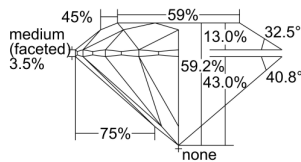

GIA®

FACSIMILE

GIA REPORT 6402191363

Verify this report at GIA.edu

GIA NATURAL DIAMOND DOSSIER®

September 02, 2021
GIA Report Number **6402191363**
Shape and Cutting Style ..... **Round Brilliant**
Measurements ..... **4.19 - 4.21 x 2.49 mm**

GRADING RESULTS

Carat Weight ..... **0.26 carat**
Color Grade ..... **D**
Clarity Grade **VVS1**
Cut Grade ..... **Excellent**

ADDITIONAL GRADING INFORMATION

Polish ..... **Excellent**
Symmetry ..... **Excellent**
Fluorescence ..... **None**
Clarity Characteristics ..... **Pinpoint**
Inscription(s): **GIA 6402191363**

PROPORTIONS

Profile to actual proportions

GRADING SCALES

GIA COLOR SCALE	GIA CLARITY SCALE	GIA CUT SCALE	
D	FLAWLESS	EXCELLENT	
E	INTERNALLY FLAWLESS		
F		VVS₁	VERY GOOD
G	VVS₂		
H	VS₁	GOOD	
I	VS₂		
J	SI₁	FAIR	
K	SI₂		
L	I₁	POOR	
M	I₂		
N	I₃		
O			
P			
Q			
R			
S			
T			
U			
V			
W			
X			
Y			
Z