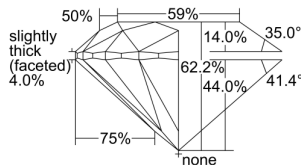

GIA®

FACSIMILE

GIA REPORT 6402218213

Verify this report at GIA.edu

GIA NATURAL DIAMOND DOSSIER®

September 06, 2021
GIA Report Number **6402218213**
Shape and Cutting Style ..... **Round Brilliant**
Measurements ..... **5.73 - 5.76 x 3.57 mm**

GRADING RESULTS

Carat Weight ..... **0.73 carat**
Color Grade ..... **I**
Clarity Grade **VVS2**
Cut Grade ..... **Excellent**

ADDITIONAL GRADING INFORMATION

Polish ..... **Excellent**
Symmetry ..... **Excellent**
Fluorescence ..... **None**
Clarity Characteristics..... **Cloud, Pinpoint**
Inscription(s): **GIA 6402218213**

PROPORTIONS

Profile to actual proportions

GRADING SCALES

GIA COLOR SCALE	GIA CLARITY SCALE	GIA CUT SCALE	
D	FLAWLESS	EXCELLENT	
E	INTERNALLY FLAWLESS		
F		VVS₁	VERY GOOD
G	VVS₂		
H	VS₁	GOOD	
I	VS₂		
J	SI₁	FAIR	
K	SI₂		
L	I₁	POOR	
M	I₂		
N	I₃		
O			
P			
Q			
R			
S			
T			
U			
V			
W			
X			
Y			
Z