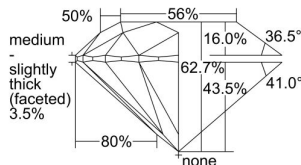

GIA®

FACSIMILE

GIA REPORT 6402221494

Verify this report at GIA.edu

GIA NATURAL DIAMOND DOSSIER®

September 02, 2021
GIA Report Number **6402221494**
Shape and Cutting Style ..... **Round Brilliant**
Measurements ..... **4.35 - 4.38 x 2.74 mm**

GRADING RESULTS

Carat Weight ..... **0.32 carat**
Color Grade ..... **E**
Clarity Grade **VS1**
Cut Grade ..... **Excellent**

ADDITIONAL GRADING INFORMATION

Polish ..... **Excellent**
Symmetry ..... **Excellent**
Fluorescence ..... **None**
Clarity Characteristics..... **Cloud, Pinpoint**
Inscription(s): **GIA 6402221494**

PROPORTIONS

Profile to actual proportions