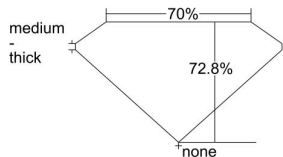

GIA®

FACSIMILE

GIA REPORT 6402224924

Verify this report at GIA.edu

GIA NATURAL DIAMOND DOSSIER®

September 07, 2021
GIA Report Number 6402224924
Shape and Cutting Style ..... Square Modified Brilliant
Measurements ..... 4.83 x 4.83 x 3.52 mm

GRADING RESULTS

Carat Weight ..... 0.70 carat
Color Grade ..... E
Clarity Grade VVS2

ADDITIONAL GRADING INFORMATION

Polish ..... Very Good
Symmetry ..... Very Good
Fluorescence ..... None
Clarity Characteristics ..... Pinpoint
Inscription(s): GIA 6402224924

PROPORTIONS

Profile not to actual proportions

GRADING SCALES

GIA COLOR SCALE		GIA CLARITY SCALE			
COLORLESS	D	VERY VERY SLIGHTLY INCLUDED	FLAWLESS		
	E		INTERNALLY FLAWLESS		
	F	VERY SLIGHTLY INCLUDED	VVS₁		
	G		VVS₂		
	H		VS₁		
	NEAR COLORLESS	I	SLIGHTLY INCLUDED	VS₂	
		J		SI₁	
		FAINT	K	INCLUDED	SI₂
			L		I₁
			M		I₂
VERTICALLY LIGHT	N	LIGHT	I₃		
	O				
	P				
	Q				
	R