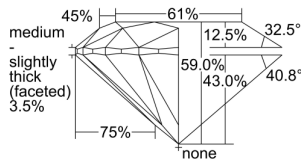

GIA®

FACSIMILE

GIA REPORT 6402226406

Verify this report at GIA.edu

GIA NATURAL DIAMOND DOSSIER®

September 03, 2021
GIA Report Number **6402226406**
Shape and Cutting Style ..... **Round Brilliant**
Measurements ..... **4.01 - 4.03 x 2.37 mm**

GRADING RESULTS

Carat Weight ..... **0.23 carat**
Color Grade ..... **F**
Clarity Grade **VVS2**
Cut Grade ..... **Excellent**

ADDITIONAL GRADING INFORMATION

Polish ..... **Excellent**
Symmetry ..... **Excellent**
Fluorescence ..... **Faint**
Clarity Characteristics..... **Needle, Pinpoint**
Inscription(s): **GIA 6402226406**

PROPORTIONS

Profile to actual proportions

GRADING SCALES

GIA COLOR SCALE	GIA CLARITY SCALE	GIA CUT SCALE
COLOURLESS	FLAWLESS	EXCELLENT
D	INTERNALLY FLAWLESS	
E	VVS₁	VERY GOOD
F		
G	VVS₂	
H	VS₁	GOOD
I		
J	VS₂	
K	SI₁	FAIR
L		
M	SI₂	
N	I₁	POOR
O		
P	I₂	
Q	I₃	
R		
S		
T		
U		
V		
W		
X		
Y		
Z