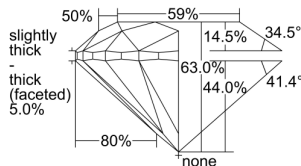

GIA®

FACSIMILE

GIA REPORT 6402227441

Verify this report at GIA.edu

GIA NATURAL DIAMOND DOSSIER®

September 03, 2021
GIA Report Number 6402227441
Shape and Cutting Style ..... Round Brilliant
Measurements ..... 4.23 - 4.26 x 2.67 mm

GRADING RESULTS

Carat Weight ..... 0.30 carat
Color Grade ..... H
Clarity Grade VVS1
Cut Grade ..... Very Good

ADDITIONAL GRADING INFORMATION

Polish ..... Excellent
Symmetry ..... Very Good
Fluorescence ..... None
Clarity Characteristics..... Manufacturing Remnant
Inspection(s): GIA 6402227441

PROPORTIONS

Profile to actual proportions

GRADING SCALES

GIA COLOR SCALE

COLORESS	D
	E
	F
	G
	H
	I
	J
NEAR COLORESS	K
	L
FANIT	M
	N
	O
	P
VERY LIGHT	R
	S
	T
	U
	V
	W
	X
	Y
LIGHT	Z

GIA CLARITY SCALE

VERY VERY SLIGHTLY INCLUDED	FLAWLESS
	INTERNALLY FLAWLESS
VERY SLIGHTLY INCLUDED	VVS₁
	VVS₂
SLIGHTLY INCLUDED	VS₁
	VS₂
INCLUDED	SI₁
	SI₂
	I₁
	I₂
	I₃

GIA CUT SCALE

EXCELLENT
VERY GOOD
GOOD
FAIR
POOR