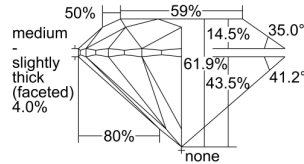

GIA®

FACSIMILE

GIA REPORT 6402227796

Verify this report at GIA.edu

GIA NATURAL DIAMOND DOSSIER®

September 03, 2021
GIA Report Number **6402227796**
Shape and Cutting Style ..... **Round Brilliant**
Measurements ..... **4.42 - 4.44 x 2.74 mm**

GRADING RESULTS

Carat Weight ..... **0.33 carat**
Color Grade ..... **H**
Clarity Grade **VS1**
Cut Grade ..... **Excellent**

ADDITIONAL GRADING INFORMATION

Polish ..... **Excellent**
Symmetry ..... **Excellent**
Fluorescence ..... **Faint**
Clarity Characteristics ..... **Crystal**
Inscription(s): **GIA 6402227796**

PROPORTIONS

Profile to actual proportions

GRADING SCALES

GIA COLOR SCALE	GIA CLARITY SCALE	GIA CUT SCALE	
D	FLAWLESS	EXCELLENT	
E	INTERNALLY FLAWLESS		
F		VVS₁	VERY GOOD
G	VVS₂		
H	VS₁	GOOD	
I	VS₂		
J	SI₁	FAIR	
K	SI₂		
L	I₁	POOR	
M	I₂		
N	I₃		
O			
P			
Q			
R			
S			
T			
U			
V			
W			
X			
Y			
Z