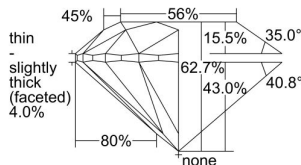

GIA®

FACSIMILE

GIA REPORT 6402245331

Verify this report at GIA.edu

GIA NATURAL DIAMOND DOSSIER®

September 04, 2021
GIA Report Number **6402245331**
Shape and Cutting Style ..... **Round Brilliant**
Measurements ..... **4.25 - 4.29 x 2.67 mm**

GRADING RESULTS

Carat Weight ..... **0.30 carat**
Color Grade ..... **E**
Clarity Grade **S11**
Cut Grade ..... **Excellent**

ADDITIONAL GRADING INFORMATION

Polish ..... **Excellent**
Symmetry ..... **Very Good**
Fluorescence ..... **None**
Clarity Characteristics ..... **Crystal, Cloud**
Inscription(s): **GIA 6402245331**

PROPORTIONS

Profile to actual proportions

GRADING SCALES

GIA COLOR SCALE	GIA CLARITY SCALE	GIA CUT SCALE	
D	FLAWLESS	EXCELLENT	
E	INTERNALLY FLAWLESS		
F		VVS₁	VERY GOOD
G	VVS₂		
H	VS₁	GOOD	
I	VS₂		
J	S1₁	FAIR	
K	S1₂		
L	I₁	POOR	
M	I₂		
N	I₃		
O			
P			
Q			
R			
S			
T			
U			
V			
W			
X			
Y			
Z