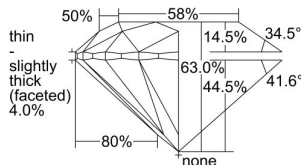

GIA®

FACSIMILE

GIA REPORT 6402279371

Verify this report at GIA.edu

GIA NATURAL DIAMOND DOSSIER®

October 12, 2021
GIA Report Number **6402279371**
Shape and Cutting Style ..... **Round Brilliant**
Measurements ..... **4.50 - 4.53 x 2.84 mm**

GRADING RESULTS

Carat Weight ..... **0.35 carat**
Color Grade ..... **I**
Clarity Grade **S11**
Cut Grade ..... **Excellent**

ADDITIONAL GRADING INFORMATION

Polish ..... **Very Good**
Symmetry ..... **Excellent**
Fluorescence ..... **Medium Blue**
Clarity Characteristics ..... **Crystal**
Inscription(s): **GIA 6402279371**

PROPORTIONS

Profile to actual proportions

GRADING SCALES

GIA COLOR SCALE

COLORED	D
	E
	F
	G
	H
	I
	J
NEAR COLORLESS	K
	L
	M
FANT	N
	O
	P
	R
	S
	T
	U
	V
	W
	X
	Y
LIGHT	Z

GIA CLARITY SCALE

VERY VERY SLIGHTLY INCLUDED	FLAWLESS
	INTERNALLY FLAWLESS
VERY SLIGHTLY INCLUDED	VVS₁
	VVS₂
SLIGHTLY INCLUDED	VS₁
	VS₂
INCLUDED	SI₁
	SI₂
	I₁
	I₂
	I₃

GIA CUT SCALE

EXCELLENT
VERY GOOD
GOOD
FAIR
POOR