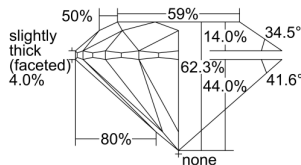

GIA®

FACSIMILE

GIA REPORT 6402312323

Verify this report at GIA.edu

GIA NATURAL DIAMOND DOSSIER®

September 10, 2021
GIA Report Number **6402312323**
Shape and Cutting Style ..... **Round Brilliant**
Measurements ..... **4.30 - 4.32 x 2.69 mm**

GRADING RESULTS

Carat Weight ..... **0.31 carat**
Color Grade ..... **G**
Clarity Grade **VVS1**
Cut Grade ..... **Excellent**

ADDITIONAL GRADING INFORMATION

Polish ..... **Excellent**
Symmetry ..... **Excellent**
Fluorescence ..... **Faint**
Clarity Characteristics ..... **Pinpoint**
Inscription(s): **GIA 6402312323**

PROPORTIONS

Profile to actual proportions

GRADING SCALES

GIA COLOR SCALE	GIA CLARITY SCALE	GIA CUT SCALE	
D	FLAWLESS	EXCELLENT	
E	INTERNALLY FLAWLESS		
F		VVS₁	VERY GOOD
G	VVS₂		
H	VS₁	GOOD	
I	VS₂		
J	SI₁	FAIR	
K	SI₂		
L	I₁	POOR	
M	I₂		
N	I₃		
O			
P			
Q			
R			
S			
T			
U			
V			
W			
X			
Y			
Z