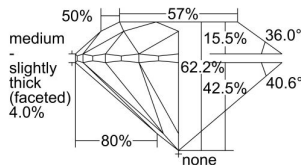

GIA®

FACSIMILE

GIA REPORT 6402338042

Verify this report at GIA.edu

GIA NATURAL DIAMOND DOSSIER®

September 16, 2021
GIA Report Number **6402338042**
Shape and Cutting Style ..... **Round Brilliant**
Measurements ..... **4.02 - 4.04 x 2.51 mm**

GRADING RESULTS

Carat Weight ..... **0.25 carat**
Color Grade ..... **E**
Clarity Grade ..... **Internally Flawless**
Cut Grade ..... **Excellent**

ADDITIONAL GRADING INFORMATION

Polish ..... **Excellent**
Symmetry ..... **Excellent**
Fluorescence ..... **None**
Clarity Characteristics ..... **Minor Details of Polish**
Inscription(s): **GIA 6402338042**

PROPORTIONS

Profile to actual proportions

GRADING SCALES

GIA COLOR SCALE	GIA CLARITY SCALE	GIA CUT SCALE	
D	FLAWLESS	EXCELLENT	
E	INTERNALLY FLAWLESS		
F		VVS₁	VERY GOOD
G	VVS₂		
H	VS₁	GOOD	
I	VS₂		
J	SI₁	FAIR	
K	SI₂		
L	I₁	POOR	
M	I₂		
N	I₃		
O			
P			
Q			
R			
S			
T			
U			
V			
W			
X			
Y			
Z