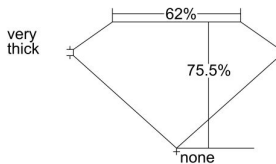

GIA®

FACSIMILE

GIA REPORT 6402345955

Verify this report at GIA.edu

GIA NATURAL DIAMOND DOSSIER®

October 07, 2021
GIA Report Number **6402345955**
Shape and Cutting Style ..... **Square Modified Brilliant**
Measurements ..... **5.27 x 5.10 x 3.85 mm**

GRADING RESULTS

Carat Weight ..... **0.91 carat**
Color Grade ..... **H**
Clarity Grade **VS1**

ADDITIONAL GRADING INFORMATION

Polish ..... **Excellent**
Symmetry ..... **Very Good**
Fluorescence ..... **None**
Clarity Characteristics..... **Crystal, Feather, Pinpoint**
Inscription(s): **GIA 6402345955**

PROPORTIONS

Profile not to actual proportions

GRADING SCALES

GIA COLOR SCALE		GIA CLARITY SCALE			
COLORLESS	D	VERY VERY SLIGHTLY INCLUDED	FLAWLESS		
	E		INTERNALLY FLAWLESS		
	F		VS₁		
	NEAR COLORLESS	G	VERY SLIGHTLY INCLUDED	VS₂	
		H		VS₁	
		FAINT	I	SLIGHTLY INCLUDED	VS₂
			J		SI₁
			K		SI₂
	LIGHT	L	INCLUDED	I₁	
		M		I₂	
N		I₃			
O					
P					
Q					
R