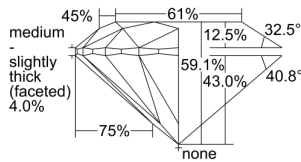

GIA®

FACSIMILE

GIA REPORT 6402364858

Verify this report at GIA.edu

GIA NATURAL DIAMOND DOSSIER®

September 17, 2021
GIA Report Number **6402364858**
Shape and Cutting Style ..... **Round Brilliant**
Measurements ..... **4.03 - 4.05 x 2.39 mm**

GRADING RESULTS

Carat Weight ..... **0.24 carat**
Color Grade ..... **D**
Clarity Grade ..... **Internally Flawless**
Cut Grade ..... **Excellent**

ADDITIONAL GRADING INFORMATION

Polish ..... **Excellent**
Symmetry ..... **Excellent**
Fluorescence ..... **None**
Clarity Characteristics ..... **Minor Details of Polish**
Inscription(s): **GIA 6402364858**

PROPORTIONS

Profile to actual proportions

GRADING SCALES

GIA COLOR SCALE	GIA CLARITY SCALE	GIA CUT SCALE
D	FLAWLESS	EXCELLENT
E	INTERNALLY FLAWLESS	
F	VVS₁	VERY GOOD
G		
H	VS₁	GOOD
I		
J	SI₁	FAIR
K		
L	I₁	POOR
M		
N	I₂	
O	I₃	
P		
Q		
R		
S		
T		
U		
V		
W		
X		
Y		
Z