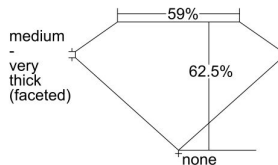

GIA®

FACSIMILE

GIA REPORT 6402375655

Verify this report at GIA.edu

GIA NATURAL DIAMOND DOSSIER®

October 11, 2021
GIA Report Number **6402375655**
Shape and Cutting Style ..... **Pear Brilliant**
Measurements ..... **5.72 x 3.78 x 2.36 mm**

GRADING RESULTS

Carat Weight ..... **0.31 carat**
Color Grade ..... **H**
Clarity Grade **S11**

ADDITIONAL GRADING INFORMATION

Polish ..... **Very Good**
Symmetry ..... **Very Good**
Fluorescence ..... **None**
Clarity Characteristics..... **Cavity**
Inscription(s): **GIA 6402375655**

PROPORTIONS

Profile not to actual proportions

GRADING SCALES

GIA COLOR SCALE		GIA CLARITY SCALE			
COLORLESS	D	VERY VERY SLIGHTLY INCLUDED	FLAWLESS		
	E		INTERNALLY FLAWLESS		
	F	VERY SLIGHTLY INCLUDED	VVS₁		
	G		VVS₂		
	H		VS₁		
	NEAR COLORLESS	I	SLIGHTLY INCLUDED	VS₂	
		J		S1₁	
		FAINT	K	INCLUDED	S1₂
			L		I₁
			M		I₂
VERT LIGHT	N	LIGHT	I₃		
	O				
	P				
	Q				
	R				
	S				
LIGHT	T				
	U				
	V				
	W				
	X				
	Y				
	Z