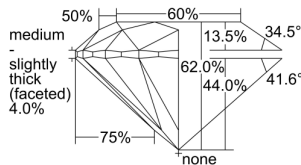

GIA®

FACSIMILE

GIA REPORT 6402389656

Verify this report at GIA.edu

GIA NATURAL DIAMOND DOSSIER®

September 17, 2021
GIA Report Number **6402389656**
Shape and Cutting Style ..... **Round Brilliant**
Measurements ..... **5.16 - 5.18 x 3.20 mm**

GRADING RESULTS

Carat Weight ..... **0.53 carat**
Color Grade ..... **F**
Clarity Grade **VS1**
Cut Grade ..... **Excellent**

ADDITIONAL GRADING INFORMATION

Polish ..... **Excellent**
Symmetry ..... **Excellent**
Fluorescence ..... **Medium Blue**
Clarity Characteristics..... **Crystal, Pinpoint**
Inscription(s): **GIA 6402389656**

PROPORTIONS

Profile to actual proportions

GRADING SCALES

GIA COLOR SCALE	GIA CLARITY SCALE	GIA CUT SCALE	
D	FLAWLESS	EXCELLENT	
E	INTERNALLY FLAWLESS		
F		VVS₁	VERY GOOD
G	VVS₂		
H	VS₁	GOOD	
I	VS₂		
J	SI₁	FAIR	
K	SI₂		
L	I₁	POOR	
M	I₂		
N	I₃		
O			
P			
Q			
R			
S			
T			
U			
V			
W			
X			
Y			
Z