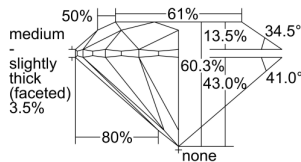

GIA®

FACSIMILE

GIA REPORT 6402432942

Verify this report at GIA.edu

GIA NATURAL DIAMOND DOSSIER®

September 20, 2021
GIA Report Number **6402432942**
Shape and Cutting Style ..... **Round Brilliant**
Measurements ..... **5.39 - 5.41 x 3.25 mm**

GRADING RESULTS

Carat Weight ..... **0.58 carat**
Color Grade ..... **G**
Clarity Grade **VVS2**
Cut Grade ..... **Excellent**

ADDITIONAL GRADING INFORMATION

Polish ..... **Excellent**
Symmetry ..... **Excellent**
Fluorescence ..... **None**
Clarity Characteristics ..... **Pinpoint, Cloud**
Inscription(s): **GIA 6402432942**

PROPORTIONS

Profile to actual proportions

GRADING SCALES

GIA COLOR SCALE	GIA CLARITY SCALE	GIA CUT SCALE	
D	FLAWLESS	EXCELLENT	
E	INTERNALLY FLAWLESS		
F		VVS₁	VERY GOOD
G	VVS₂		
H	VS₁	GOOD	
I	VS₂		
J	SI₁	FAIR	
K	SI₂		
L	I₁	POOR	
M	I₂		
N	I₃		
O			
P			
Q			
R			
S			
T			
U			
V			
W			
X			
Y			
Z