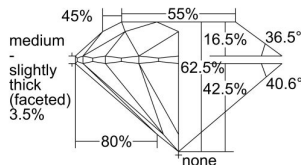

GIA®

FACSIMILE

GIA REPORT 6402439087

Verify this report at GIA.edu

GIA NATURAL DIAMOND DOSSIER®

September 17, 2021
GIA Report Number **6402439087**
Shape and Cutting Style ..... **Round Brilliant**
Measurements ..... **3.75 - 3.76 x 2.35 mm**

GRADING RESULTS

Carat Weight ..... **0.20 carat**
Color Grade ..... **E**
Clarity Grade **VS1**
Cut Grade ..... **Excellent**

ADDITIONAL GRADING INFORMATION

Polish ..... **Excellent**
Symmetry ..... **Excellent**
Fluorescence ..... **None**
Clarity Characteristics ..... **Crystal, Needle**
Inscription(s): **GIA 6402439087**

PROPORTIONS

Profile to actual proportions