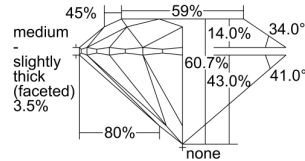

GIA®

FACSIMILE

GIA REPORT 6402440530

Verify this report at GIA.edu

GIA NATURAL DIAMOND DOSSIER®

September 17, 2021
GIA Report Number **6402440530**
Shape and Cutting Style ..... **Round Brilliant**
Measurements ..... **3.89 - 3.91 x 2.37 mm**

GRADING RESULTS

Carat Weight ..... **0.22 carat**
Color Grade ..... **D**
Clarity Grade **VVS2**
Cut Grade ..... **Excellent**

ADDITIONAL GRADING INFORMATION

Polish ..... **Excellent**
Symmetry ..... **Excellent**
Fluorescence ..... **None**
Clarity Characteristics ..... **Pinpoint, Surface Graining**
Inscription(s): **GIA 6402440530**

PROPORTIONS

Profile to actual proportions

GRADING SCALES

GIA COLOR SCALE	GIA CLARITY SCALE	GIA CUT SCALE	
D	FLAWLESS	EXCELLENT	
E	INTERNALLY FLAWLESS		
F		VVS₁	VERY GOOD
G	VVS₂		
H	VS₁	GOOD	
I	VS₂		
J	SI₁	FAIR	
K	SI₂		
L	I₁	POOR	
M	I₂		
N	I₃		
O			
P			
Q			
R			
S			
T			
U			
V			
W			
X			
Y			
Z