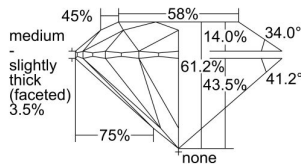

GIA®

FACSIMILE

GIA REPORT 6402441378

Verify this report at GIA.edu

GIA NATURAL DIAMOND DOSSIER®

September 20, 2021
GIA Report Number **6402441378**
Shape and Cutting Style ..... **Round Brilliant**
Measurements ..... **3.94 - 3.96 x 2.42 mm**

GRADING RESULTS

Carat Weight ..... **0.23 carat**
Color Grade ..... **D**
Clarity Grade **VVS1**
Cut Grade ..... **Excellent**

ADDITIONAL GRADING INFORMATION

Polish ..... **Excellent**
Symmetry ..... **Excellent**
Fluorescence ..... **None**
Clarity Characteristics ..... **Pinpoint**
Inscription(s): **GIA 6402441378**

PROPORTIONS

Profile to actual proportions

GRADING SCALES

GIA COLOR SCALE

COLORLESS	D
	E
	F
	G
	H
	I
	J
NEAR COLORLESS	K
	L
Faint	M
	N
	O
	P
Very Light	Q
	R
	S
	T
	U
	V
Light	W
	X
	Y
	Z

GIA CLARITY SCALE

FLAWLESS	VERY VERY SLIGHTLY INCLUDED	VVS₁	
			VVS₂
INTERNALLY FLAWLESS	VERY SLIGHTLY INCLUDED	VS₁	
		VS₂	
SLIGHTLY INCLUDED	SLIGHTLY INCLUDED	SI₁	
		SI₂	
INCLUDED	INCLUDED	I₁	
		I₂	
		I₃	

GIA CUT SCALE

EXCELLENT	VERY GOOD	GOOD	FAIR	POOR