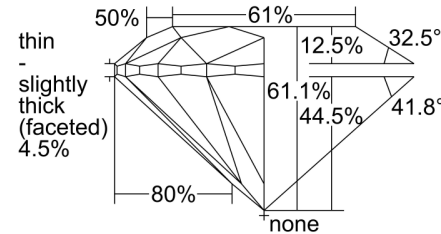

GIA NATURAL DIAMOND GRADING REPORT

September 21, 2021

GIA Report Number 6402465746

Shape and Cutting Style Round Brilliant

Measurements 6.41 - 6.44 x 3.93 mm

GRADING RESULTS

Carat Weight 1.00 carat

Color Grade K

Clarity Grade VS2

Cut Grade Excellent

ADDITIONAL GRADING INFORMATION

Polish Excellent

Symmetry Excellent

Fluorescence None

Inscription(s): GIA 6402465746

Comments: Additional pinpoints are not shown. Clouds are not shown.

PROPORTIONS

Profile to actual proportions

CLARITY CHARACTERISTICS

KEY TO SYMBOLS*

-  Feather
-  Natural
-  Indented Natural
-  Needle
-  Pinpoint

* Red symbols denote internal characteristics (inclusions). Green or black symbols denote external characteristics (blemishes). Diagram is an approximate representation of the diamond, and symbols shown indicate type, position, and approximate size of clarity characteristics. All clarity characteristics may not be shown. Details of finish are not shown.