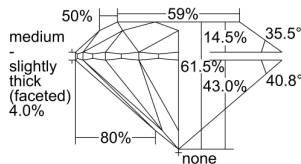

GIA®

FACSIMILE

GIA REPORT 6402491369

Verify this report at GIA.edu

GIA NATURAL DIAMOND DOSSIER®

September 22, 2021
GIA Report Number **6402491369**
Shape and Cutting Style ..... **Round Brilliant**
Measurements ..... **4.01 - 4.03 x 2.47 mm**

GRADING RESULTS

Carat Weight ..... **0.24 carat**
Color Grade ..... **E**
Clarity Grade **VVS2**
Cut Grade ..... **Excellent**

ADDITIONAL GRADING INFORMATION

Polish ..... **Excellent**
Symmetry ..... **Excellent**
Fluorescence ..... **None**
Clarity Characteristics..... **Pinpoint, Cloud, Indented Natural**
Inscription(s): **GIA 6402491369**

PROPORTIONS

Profile to actual proportions

GRADING SCALES

GIA COLOR SCALE	GIA CLARITY SCALE	GIA CUT SCALE	
D	FLAWLESS	EXCELLENT	
E	INTERNALLY FLAWLESS		
F		VVS₁	VERY GOOD
G	VVS₂		
H	VS₁	GOOD	
I	VS₂		
J	SI₁	FAIR	
K	SI₂		
L	I₁	POOR	
M			
N	I₂		
O			
P	I₃		
Q			
R			
S			
T			
U			
V			
W			
X			
Y			
Z