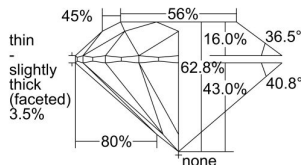

GIA®

FACSIMILE

GIA REPORT 6402499474

Verify this report at GIA.edu

GIA NATURAL DIAMOND DOSSIER®

September 22, 2021
GIA Report Number **6402499474**
Shape and Cutting Style ..... **Round Brilliant**
Measurements ..... **5.04 - 5.07 x 3.18 mm**

GRADING RESULTS

Carat Weight ..... **0.50 carat**
Color Grade ..... **H**
Clarity Grade **VS1**
Cut Grade ..... **Excellent**

ADDITIONAL GRADING INFORMATION

Polish ..... **Excellent**
Symmetry ..... **Excellent**
Fluorescence ..... **Faint**
Clarity Characteristics..... **Crystal, Cloud, Indented Natural**
Inscription(s): **GIA 6402499474**

PROPORTIONS

Profile to actual proportions

GRADING SCALES

GIA COLOR SCALE	GIA CLARITY SCALE	GIA CUT SCALE
COLOURLESS	FLAWLESS	EXCELLENT
D	INTERNALLY FLAWLESS	
E	VVS₁	VERY GOOD
F		
G	VVS₂	
H	VS₁	GOOD
I	VS₂	
J	SI₁	FAIR
K		
L	SI₂	
M	I₁	POOR
N		
O	I₂	
P	I₃	
Q		
R		
S		
T		
U		
V		
W		
X		
Y		
Z