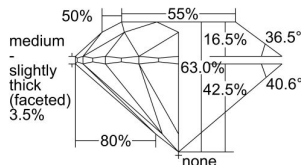

GIA®

FACSIMILE

GIA REPORT 6402515862

Verify this report at GIA.edu

GIA NATURAL DIAMOND DOSSIER®

September 23, 2021
GIA Report Number **6402515862**
Shape and Cutting Style ..... **Round Brilliant**
Measurements ..... **4.41 - 4.44 x 2.79 mm**

GRADING RESULTS

Carat Weight ..... **0.33 carat**
Color Grade ..... **I**
Clarity Grade **VS1**
Cut Grade ..... **Excellent**

ADDITIONAL GRADING INFORMATION

Polish ..... **Excellent**
Symmetry ..... **Excellent**
Fluorescence ..... **None**
Clarity Characteristics..... **Crystal, Pinpoint**
Inscription(s): **GIA 6402515862**

PROPORTIONS

Profile to actual proportions

GRADING SCALES

GIA COLOR SCALE

COLORLESS	D
	E
	F
	G
	H
	I
	J
NEAR COLORLESS	K
	L
FAIN	M
	N
	O
	P
VERY LIGHT	Q
	R
	S
	T
	U
	V
	W
	X
	Y
LIGHT	Z

GIA CLARITY SCALE

FLAWLESS	VERY VERY SLIGHTLY INCLUDED	VVS₁	
			VVS₂
INTERNALLY FLAWLESS	VERY SLIGHTLY INCLUDED	VS₁	
		VS₂	
SLIGHTLY INCLUDED	SLIGHTLY INCLUDED	SI₁	
		SI₂	
INCLUDED	INCLUDED	I₁	
		I₂	
		I₃	

GIA CUT SCALE

EXCELLENT
VERY GOOD
GOOD
FAIR
POOR