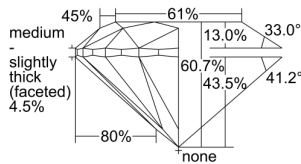

GIA®

FACSIMILE

GIA REPORT 6402539765

Verify this report at GIA.edu

GIA NATURAL DIAMOND DOSSIER®

October 15, 2021
GIA Report Number **6402539765**
Shape and Cutting Style ..... **Round Brilliant**
Measurements ..... **4.30 - 4.32 x 2.61 mm**

GRADING RESULTS

Carat Weight ..... **0.30 carat**
Color Grade ..... **J**
Clarity Grade **VS1**
Cut Grade ..... **Excellent**

ADDITIONAL GRADING INFORMATION

Polish ..... **Excellent**
Symmetry ..... **Very Good**
Fluorescence ..... **None**
Clarity Characteristics..... **Feather, Cloud, Indented Natural**
Inscription(s): **GIA 6402539765**

PROPORTIONS

Profile to actual proportions

GRADING SCALES

GIA COLOR SCALE	GIA CLARITY SCALE	GIA CUT SCALE
D	FLAWLESS	EXCELLENT
E	FLAWLESS	
F	INTERNALLY FLAWLESS	VERY GOOD
G	FLAWLESS	
H	VVS₁	GOOD
I	VVS₂	
J	VS₁	FAIR
K	VS₂	
L	SI₁	POOR
M	SI₂	
N	I₁	
O	I₂	
P	I₃	
Q		
R		
S		
T		
U		
V		
W		
X		
Y		
Z