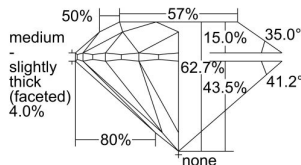

GIA®

FACSIMILE

GIA REPORT 6402541169

Verify this report at GIA.edu

GIA NATURAL DIAMOND DOSSIER®

October 21, 2021
GIA Report Number **6402541169**
Shape and Cutting Style ..... **Round Brilliant**
Measurements ..... **5.29 - 5.32 x 3.33 mm**

GRADING RESULTS

Carat Weight ..... **0.58 carat**
Color Grade ..... **G**
Clarity Grade **VS1**
Cut Grade ..... **Excellent**

ADDITIONAL GRADING INFORMATION

Polish ..... **Excellent**
Symmetry ..... **Excellent**
Fluorescence ..... **Strong Blue**
Clarity Characteristics..... **Cloud, Crystal**
Inscription(s): **GIA 6402541169**

PROPORTIONS

Profile to actual proportions

GRADING SCALES

GIA COLOR SCALE	GIA CLARITY SCALE	GIA CUT SCALE	
D	FLAWLESS	EXCELLENT	
E	INTERNALLY FLAWLESS		
F		VVS₁	VERY GOOD
G	VVS₂		
H	VS₁	GOOD	
I	VS₂		
J	SI₁	FAIR	
K	SI₂		
L	I₁	POOR	
M			
N			
O	I₂		
P			
Q	I₃		
R			
S			
T			
U			
V			
W			
X			
Y			
Z