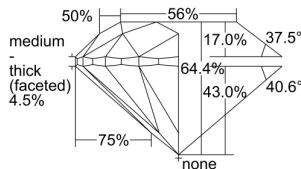

GIA®

FACSIMILE

GIA REPORT 6402587440

Verify this report at GIA.edu

GIA NATURAL DIAMOND DOSSIER®

October 25, 2021
GIA Report Number **6402587440**
Shape and Cutting Style ..... **Round Brilliant**
Measurements ..... **6.02 - 6.06 x 3.89 mm**

GRADING RESULTS

Carat Weight ..... **0.90 carat**
Color Grade ..... **F**
Clarity Grade **S12**
Cut Grade ..... **Very Good**

ADDITIONAL GRADING INFORMATION

Polish ..... **Excellent**
Symmetry ..... **Excellent**
Fluorescence ..... **Medium Blue**
Clarity Characteristics..... **Cloud, Feather, Crystal**
Inscription(s): **GIA 6402587440**

PROPORTIONS

Profile to actual proportions

GRADING SCALES

GIA COLOR SCALE

COLORLESS	D
	E
	F
	G
	H
	I
	J
NEAR COLORLESS	K
	L
	M
	N
	O
	P
	Q
	R
	S
	T
	U
	V
	W
	X
	Y
LIGHT	Z

GIA CLARITY SCALE

FLAWLESS	VERY VERY SLIGHTLY INCLUDED	VVS₁	VVS₂	VS₁	VS₂	S1₁	S1₂	I₁	I₂	I₃	
											INTERNAL FLAWLESS

GIA CUT SCALE

EXCELLENT
VERY GOOD
GOOD
FAIR
POOR