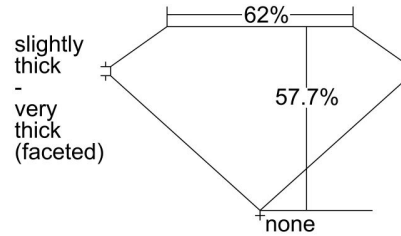

GIA NATURAL DIAMOND GRADING REPORT

October 08, 2021
 GIA Report Number 6402595484
 Shape and Cutting Style Heart Brilliant
 Measurements 7.20 x 7.97 x 4.59 mm

GRADING RESULTS

Carat Weight 1.52 carat
 Color Grade I
 Clarity Grade VS1

ADDITIONAL GRADING INFORMATION

Polish Excellent
 Symmetry Excellent
 Fluorescence None
 Inscription(s): GIA 6402595484

Comments: Additional clouds are not shown. Pinpoints are not shown.

PROPORTIONS

Profile not to actual proportions

CLARITY CHARACTERISTICS

KEY TO SYMBOLS*

- Crystal
- ⊗ Cloud
- ∖ Needle

* Red symbols denote internal characteristics (inclusions). Green or black symbols denote external characteristics (blemishes). Diagram is an approximate representation of the diamond, and symbols shown indicate type, position, and approximate size of clarity characteristics. All clarity characteristics may not be shown. Details of finish are not shown.