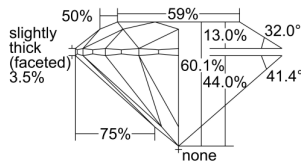

GIA®

FACSIMILE

GIA REPORT 6402667322

Verify this report at GIA.edu

GIA NATURAL DIAMOND DOSSIER®

October 02, 2021
GIA Report Number **6402667322**
Shape and Cutting Style ..... **Round Brilliant**
Measurements ..... **5.14 - 5.17 x 3.10 mm**

GRADING RESULTS

Carat Weight ..... **0.50 carat**
Color Grade ..... **I**
Clarity Grade **VS1**
Cut Grade ..... **Excellent**

ADDITIONAL GRADING INFORMATION

Polish ..... **Excellent**
Symmetry ..... **Excellent**
Fluorescence ..... **None**
Clarity Characteristics ..... **Cloud, Pinpoint**
Inscription(s): **GIA 6402667322**

PROPORTIONS

Profile to actual proportions

GRADING SCALES

GIA COLOR SCALE	GIA CLARITY SCALE	GIA CUT SCALE	
D	FLAWLESS	EXCELLENT	
E	INTERNALLY FLAWLESS		
F		VVS₁	VERY GOOD
G	VVS₂		
H	VS₁	GOOD	
I	VS₂		
J	SI₁	FAIR	
K	SI₂		
L	I₁	POOR	
M	I₂		
N	I₃		
O			
P			
Q			
R			
S			
T			
U			
V			
W			
X			
Y			
Z