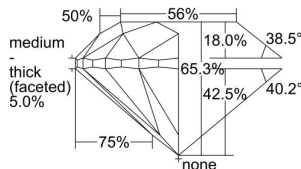

GIA®

FACSIMILE

GIA REPORT 6402689605

Verify this report at GIA.edu

GIA NATURAL DIAMOND DOSSIER®

October 07, 2021
GIA Report Number **6402689605**
Shape and Cutting Style ..... **Round Brilliant**
Measurements ..... **4.86 - 4.96 x 3.21 mm**

GRADING RESULTS

Carat Weight ..... **0.50 carat**
Color Grade ..... **G**
Clarity Grade **VS1**
Cut Grade ..... **Very Good**

ADDITIONAL GRADING INFORMATION

Polish ..... **Very Good**
Symmetry ..... **Good**
Fluorescence ..... **None**
Clarity Characteristics. **Cloud, Pinpoint, Needle, Indented Natural**
Inscription(s): **GIA 6402689605**

PROPORTIONS

Profile to actual proportions

GRADING SCALES

GIA COLOR SCALE	GIA CLARITY SCALE	GIA CUT SCALE
COLOURLESS	FLAWLESS	EXCELLENT
D	FLAWLESS	
E	INTERNALLY FLAWLESS	VERY GOOD
F	VVS₁	
G	VVS₂	
H	VS₁	
I	VS₂	GOOD
J	SI₁	FAIR
K	SI₂	
L	I₁	POOR
M	I₂	
N	I₃	
O		
P		
VERY LIGHT		
Q		
R		
S		
T		
U		
VERY LIGHT		
V		
W		
X		
Y		
Z