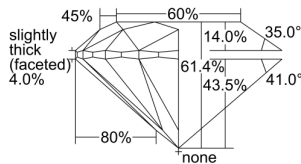

GIA®

FACSIMILE

GIA REPORT 6402729277

Verify this report at GIA.edu

GIA NATURAL DIAMOND DOSSIER®

November 17, 2021
GIA Report Number **6402729277**
Shape and Cutting Style ..... **Round Brilliant**
Measurements ..... **5.99 - 6.01 x 3.68 mm**

GRADING RESULTS

Carat Weight ..... **0.82 carat**
Color Grade ..... **I**
Clarity Grade **VS1**
Cut Grade ..... **Excellent**

ADDITIONAL GRADING INFORMATION

Polish ..... **Excellent**
Symmetry ..... **Excellent**
Fluorescence ..... **None**
Clarity Characteristics..... **Cloud, Needle**
Inscription(s): **GIA 6402729277**

PROPORTIONS

Profile to actual proportions

GRADING SCALES

GIA COLOR SCALE	GIA CLARITY SCALE	GIA CUT SCALE	
D	FLAWLESS	EXCELLENT	
E	INTERNALLY FLAWLESS		
F		VVS₁	VERY GOOD
G	VVS₂		
H	VS₁	GOOD	
I	VS₂		
J	SI₁	FAIR	
K	SI₂		
L	I₁	POOR	
M			
N			
O	I₂		
P			
Q	I₃		
R			
S			
T			
U			
V			
W			
X			
Y			
Z