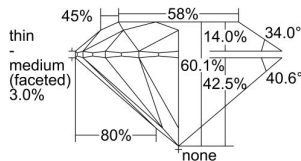

GIA®

FACSIMILE

GIA REPORT 6402730926

Verify this report at GIA.edu

GIA NATURAL DIAMOND DOSSIER®

November 03, 2021
GIA Report Number **6402730926**
Shape and Cutting Style ..... **Round Brilliant**
Measurements ..... **5.16 - 5.19 x 3.11 mm**

GRADING RESULTS

Carat Weight ..... **0.50 carat**
Color Grade ..... **K**
Clarity Grade **S11**
Cut Grade ..... **Excellent**

ADDITIONAL GRADING INFORMATION

Polish ..... **Excellent**
Symmetry ..... **Excellent**
Fluorescence ..... **None**
Clarity Characteristics ..... **Feather**
Inscription(s): **GIA 6402730926**

PROPORTIONS

Profile to actual proportions

GRADING SCALES

GIA COLOR SCALE

COLOURESS	D
	E
	F
	G
	H
	I
	J
NEAR COLOURESS	K
	L
FAINT	M
	N
	O
	P
	R
	S
	T
	U
	V
	W
	X
	Y
LIGHT	Z

GIA CLARITY SCALE

FLAWLESS	VERY VERY SLIGHTLY INCLUDED	VVS₁	VVS₂	VS₁	VS₂	S1₁	S1₂	I₁	I₂	I₃			
											VERY SLIGHTLY INCLUDED	SLIGHTLY INCLUDED	INCLUDED

GIA CUT SCALE

EXCELLENT
VERY GOOD
GOOD
FAIR
POOR