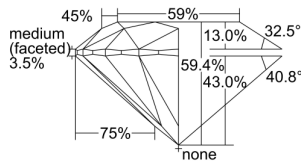

GIA®

FACSIMILE

GIA REPORT 6402732323

Verify this report at GIA.edu

GIA NATURAL DIAMOND DOSSIER®

October 23, 2021
GIA Report Number **6402732323**
Shape and Cutting Style ..... **Round Brilliant**
Measurements ..... **4.45 - 4.47 x 2.65 mm**

GRADING RESULTS

Carat Weight ..... **0.32 carat**
Color Grade ..... **E**
Clarity Grade **S11**
Cut Grade ..... **Excellent**

ADDITIONAL GRADING INFORMATION

Polish ..... **Excellent**
Symmetry ..... **Excellent**
Fluorescence ..... **None**
Clarity Characteristics ..... **Cloud**
Inscription(s): **GIA 6402732323**

PROPORTIONS

Profile to actual proportions

GRADING SCALES

GIA COLOR SCALE	GIA CLARITY SCALE	GIA CUT SCALE	
D	FLAWLESS	EXCELLENT	
E	INTERNALLY FLAWLESS		
F		VVS₁	VERY GOOD
G	VVS₂		
H	VS₁	GOOD	
I	VS₂		
J	S1₁	FAIR	
K	S1₂		
L	I₁	POOR	
M	I₂		
N	I₃		
O			
P			
Q			
R			
S			
T			
U			
V			
W			
X			
Y			
Z