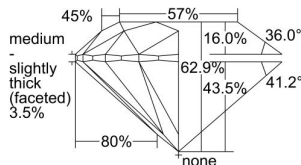

GIA®

FACSIMILE

GIA REPORT 6402734212

Verify this report at GIA.edu

GIA NATURAL DIAMOND DOSSIER®

October 23, 2021
GIA Report Number **6402734212**
Shape and Cutting Style ..... **Round Brilliant**
Measurements ..... **3.84 - 3.85 x 2.42 mm**

GRADING RESULTS

Carat Weight ..... **0.22 carat**
Color Grade ..... **D**
Clarity Grade **VS2**
Cut Grade ..... **Excellent**

ADDITIONAL GRADING INFORMATION

Polish ..... **Excellent**
Symmetry ..... **Excellent**
Fluorescence ..... **None**
Clarity Characteristics..... **Cloud, Crystal**
Inscription(s): **GIA 6402734212**

PROPORTIONS

Profile to actual proportions