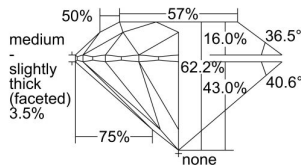

GIA®

FACSIMILE

GIA REPORT 6402746653

Verify this report at GIA.edu

GIA NATURAL DIAMOND DOSSIER®

November 17, 2021
GIA Report Number **6402746653**
Shape and Cutting Style ..... **Round Brilliant**
Measurements ..... **4.81 - 4.84 x 3.00 mm**

GRADING RESULTS

Carat Weight ..... **0.43 carat**
Color Grade ..... **E**
Clarity Grade **S12**
Cut Grade ..... **Excellent**

ADDITIONAL GRADING INFORMATION

Polish ..... **Excellent**
Symmetry ..... **Excellent**
Fluorescence ..... **None**
Clarity Characteristics ..... **Cloud**
Inscription(s): **GIA 6402746653**

PROPORTIONS

Profile to actual proportions

GRADING SCALES

GIA COLOR SCALE	GIA CLARITY SCALE	GIA CUT SCALE
D	FLAWLESS	EXCELLENT
E	INTERNALLY FLAWLESS	
F	VVS₁	VERY GOOD
G		
H	VS₁	GOOD
I		
J	VS₂	FAIR
K		
L	SI₁	POOR
M		
N	I₁	
O		
P	I₂	
Q		
R	I₃	
S		
T		
U		
V		
W		
X		
Y		
Z