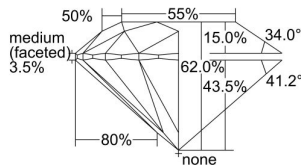

GIA®

FACSIMILE

GIA REPORT 6402747361

Verify this report at GIA.edu

GIA NATURAL DIAMOND DOSSIER®

November 10, 2021
GIA Report Number **6402747361**
Shape and Cutting Style ..... **Round Brilliant**
Measurements ..... **5.41 - 5.43 x 3.36 mm**

GRADING RESULTS

Carat Weight ..... **0.60 carat**
Color Grade ..... **J**
Clarity Grade **S12**
Cut Grade ..... **Excellent**

ADDITIONAL GRADING INFORMATION

Polish ..... **Excellent**
Symmetry ..... **Excellent**
Fluorescence ..... **Faint**
Clarity Characteristics ..... **Cloud**
Inscription(s): **GIA 6402747361**

PROPORTIONS

Profile to actual proportions

GRADING SCALES

GIA COLOR SCALE	GIA CLARITY SCALE	GIA CUT SCALE	
D	FLAWLESS	EXCELLENT	
E	INTERNALLY FLAWLESS		
F		VVS₁	VERY GOOD
G	VVS₂		
H	VS₁	GOOD	
I	VS₂		
J	S1₁	FAIR	
K	S1₂		
L	I₁	POOR	
M	I₂		
N	I₃		
O			
P			
Q			
R			
S			
T			
U			
V			
W			
X			
Y			
Z