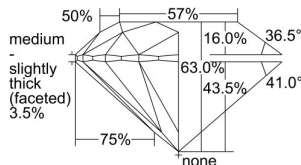

GIA®

FACSIMILE

GIA REPORT 6402764163

Verify this report at GIA.edu

GIA NATURAL DIAMOND DOSSIER®

October 09, 2021
GIA Report Number **6402764163**
Shape and Cutting Style ..... **Round Brilliant**
Measurements ..... **5.64 - 5.67 x 3.56 mm**

GRADING RESULTS

Carat Weight ..... **0.70 carat**
Color Grade ..... **I**
Clarity Grade **VVS1**
Cut Grade ..... **Excellent**

ADDITIONAL GRADING INFORMATION

Polish ..... **Excellent**
Symmetry ..... **Excellent**
Fluorescence ..... **None**
Clarity Characteristics..... **Cloud, Pinpoint, Surface Graining**
Inscription(s): **GIA 6402764163**

PROPORTIONS

Profile to actual proportions

GRADING SCALES

GIA COLOR SCALE

COLORLESS	D
	E
	F
	G
	H
	I
	J
NEAR COLORLESS	K
	L
Faint	M
	N
	O
	P
Very Light	R
	S
	T
	U
	V
	W
Light	X
	Y
	Z

GIA CLARITY SCALE

FLAWLESS	VERY VERY SLIGHTLY INCLUDED	VVS₁	
			VVS₂
INTERNALLY FLAWLESS	VERY SLIGHTLY INCLUDED	VS₁	
		VS₂	
SLIGHTLY INCLUDED	SLIGHTLY INCLUDED	SI₁	
		SI₂	
INCLUDED	INCLUDED	I₁	
		I₂	
		I₃	

GIA CUT SCALE

EXCELLENT	VERY GOOD	GOOD	FAIR	POOR