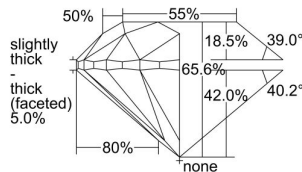

GIA®

FACSIMILE

GIA REPORT 6402803391

Verify this report at GIA.edu

GIA NATURAL DIAMOND DOSSIER®

October 20, 2021
GIA Report Number **6402803391**
Shape and Cutting Style ..... **Round Brilliant**
Measurements ..... **5.96 - 5.98 x 3.92 mm**

GRADING RESULTS

Carat Weight ..... **0.90 carat**
Color Grade ..... **L**
Clarity Grade **VVS2**
Cut Grade ..... **Good**

ADDITIONAL GRADING INFORMATION

Polish ..... **Excellent**
Symmetry ..... **Excellent**
Fluorescence ..... **None**
Clarity Characteristics..... **Cloud**
Inscription(s): **GIA 6402803391**

PROPORTIONS

GRADING SCALES

GIA COLOR SCALE

COLORLESS	D
	E
	F
	G
	H
	I
	J
NEAR COLORLESS	K
	L
	M
Faint	N
	O
	P
	R
	S
	T
	U
	V
	W
	X
	Y
Light	Z

GIA CLARITY SCALE

FLAWLESS	VERY VERY SLIGHTLY INCLUDED	VVS₁	VVS₂	VS₁	VS₂	SLIGHTLY INCLUDED	SI₁	SI₂	I₁	I₂	I₃	
												INTERNALLY FLAWLESS

GIA CUT SCALE

EXCELLENT
VERY GOOD
GOOD
FAIR
POOR