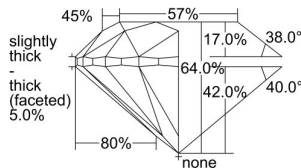

GIA®

FACSIMILE

GIA REPORT 6402830412

Verify this report at GIA.edu

GIA NATURAL DIAMOND DOSSIER®

November 11, 2021
GIA Report Number **6402830412**
Shape and Cutting Style ..... **Round Brilliant**
Measurements ..... **4.57 - 4.63 x 2.95 mm**

GRADING RESULTS

Carat Weight ..... **0.40 carat**
Color Grade ..... **K**
Clarity Grade **VVS1**
Cut Grade ..... **Very Good**

ADDITIONAL GRADING INFORMATION

Polish ..... **Excellent**
Symmetry ..... **Very Good**
Fluorescence ..... **None**
Clarity Characteristics..... **Feather, Cavity**
Inscription(s): **GIA 6402830412**

PROPORTIONS

Profile to actual proportions

GRADING SCALES

GIA COLOR SCALE	GIA CLARITY SCALE	GIA CUT SCALE	
D	FLAWLESS	EXCELLENT	
E	INTERNALLY FLAWLESS		
F		VVS₁	VERY GOOD
G	VVS₂		
H	VS₁	GOOD	
I	VS₂		
J	SI₁	FAIR	
K	SI₂		
L	I₁	POOR	
M			
N			
O	I₂		
P			
Q	I₃		
R			
S			
T			
U			
V			
W			
X			
Y			
Z