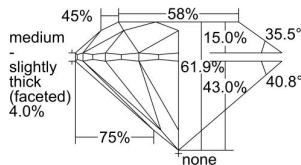

GIA®

FACSIMILE

GIA REPORT 6402839649

Verify this report at GIA.edu

GIA NATURAL DIAMOND DOSSIER®

October 20, 2021
GIA Report Number **6402839649**
Shape and Cutting Style ..... **Round Brilliant**
Measurements ..... **4.37 - 4.39 x 2.71 mm**

GRADING RESULTS

Carat Weight ..... **0.32 carat**
Color Grade ..... **G**
Clarity Grade **S11**
Cut Grade ..... **Excellent**

ADDITIONAL GRADING INFORMATION

Polish ..... **Excellent**
Symmetry ..... **Excellent**
Fluorescence ..... **None**
Clarity Characteristics..... **Crystal, Cloud, Feather**
Inspection(s): GIA 6402839649

PROPORTIONS

Profile to actual proportions

GRADING SCALES

GIA COLOR SCALE	GIA CLARITY SCALE	GIA CUT SCALE	
D	FLAWLESS	EXCELLENT	
E	INTERNALLY FLAWLESS		
F		VVS₁	VERY GOOD
G	VVS₂		
H	VS₁	GOOD	
I	VS₂		
J	S1₁	FAIR	
K	S1₂		
L	I₁	POOR	
M	I₂		
N	I₃		
O			
P			
Q			
R			
S			
T			
U			
V			
W			
X			
Y			
Z